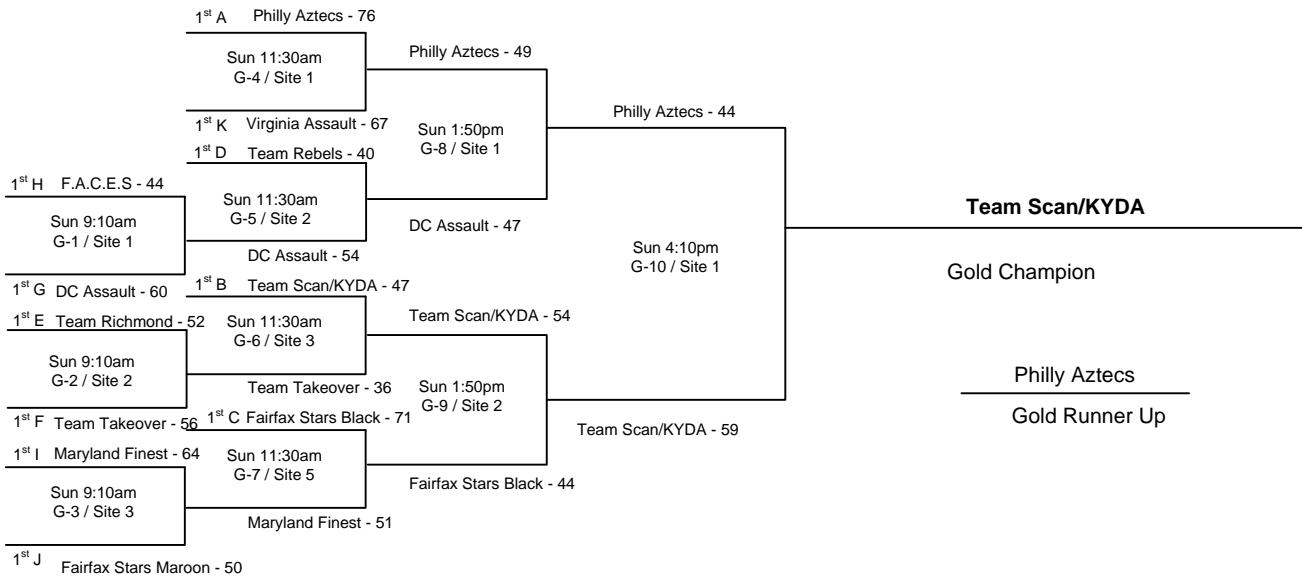

2011 Maryland Invitation 14:Under/8th Grade Division 2/18 – 2/20

Final Version
2/9/11
12noon

Note: H - V = Home - Visitor

Sites:

1) The teams listed first in the "Pool Play" is considered the HOME team. The HOME teams wear WHITE.
2) The teams listed on the top of the bracket in "Bracket Play" is considered the HOME team.

1 = CSC – Court 1	6 = CSC – Court 6
2 = CSC – Court 2	7 = CSC – Court 7
3 = CSC – Court 3	8 = CSC – Court 8
4 = CSC – Court 4	9 = CSC – Court 9
5 = CSC – Court 5	10 = CSC – Court 10