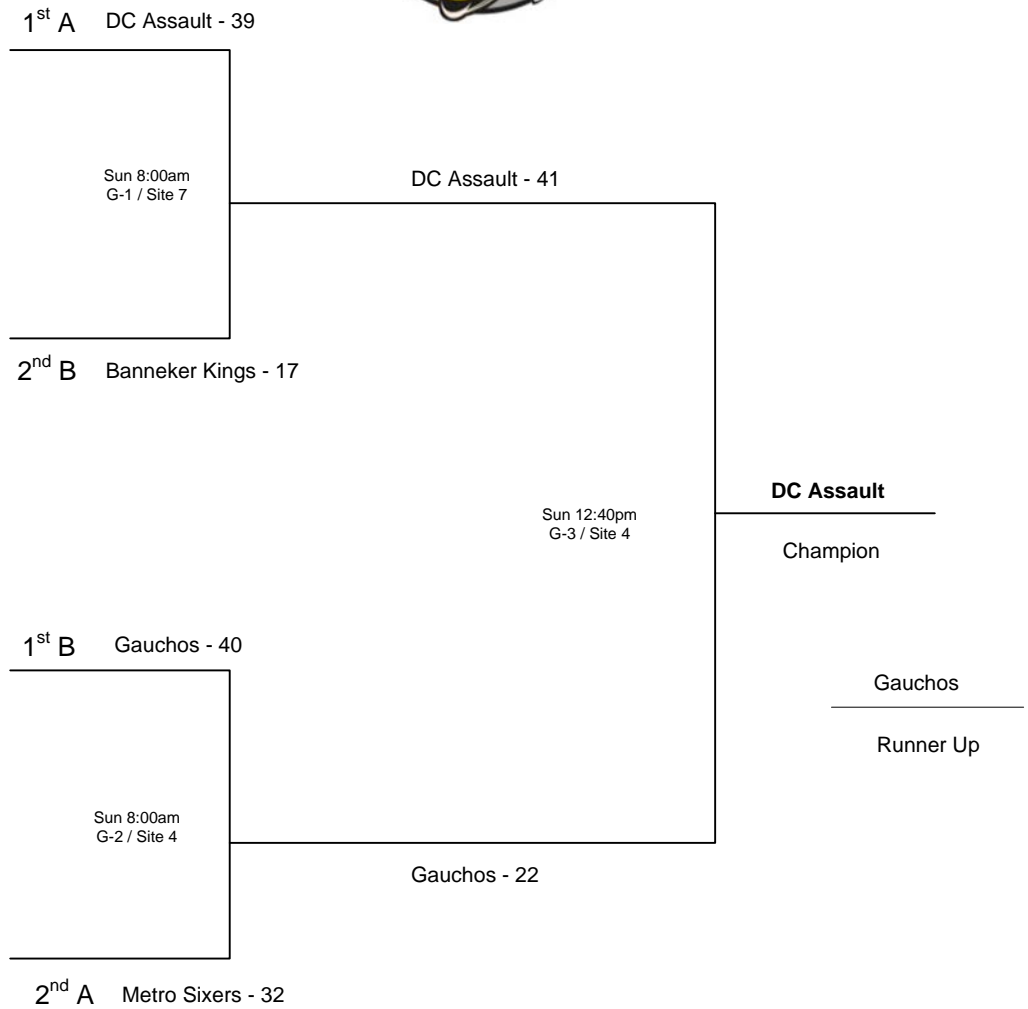

2011 Maryland Invitation 9:Under/3rd Grade Division 2/18 – 2/20

Final Version
2/9/11
12noon

Note: H - V = Home - Visitor

1) The teams listed first in the "Pool Play" is considered the HOME team. The HOME teams wear WHITE.

2) The teams listed on the top of the bracket in "Bracket Play" is considered the HOME team.

Sites:

- 1 = CSC – Court 1
- 2 = CSC – Court 2
- 3 = CSC – Court 3
- 4 = CSC – Court 4
- 5 = CSC – Court 5

- 6 = CSC – Court 6
- 7 = CSC – Court 7
- 8 = CSC – Court 8
- 9 = CSC – Court 9
- 10 = CSC – Court 10