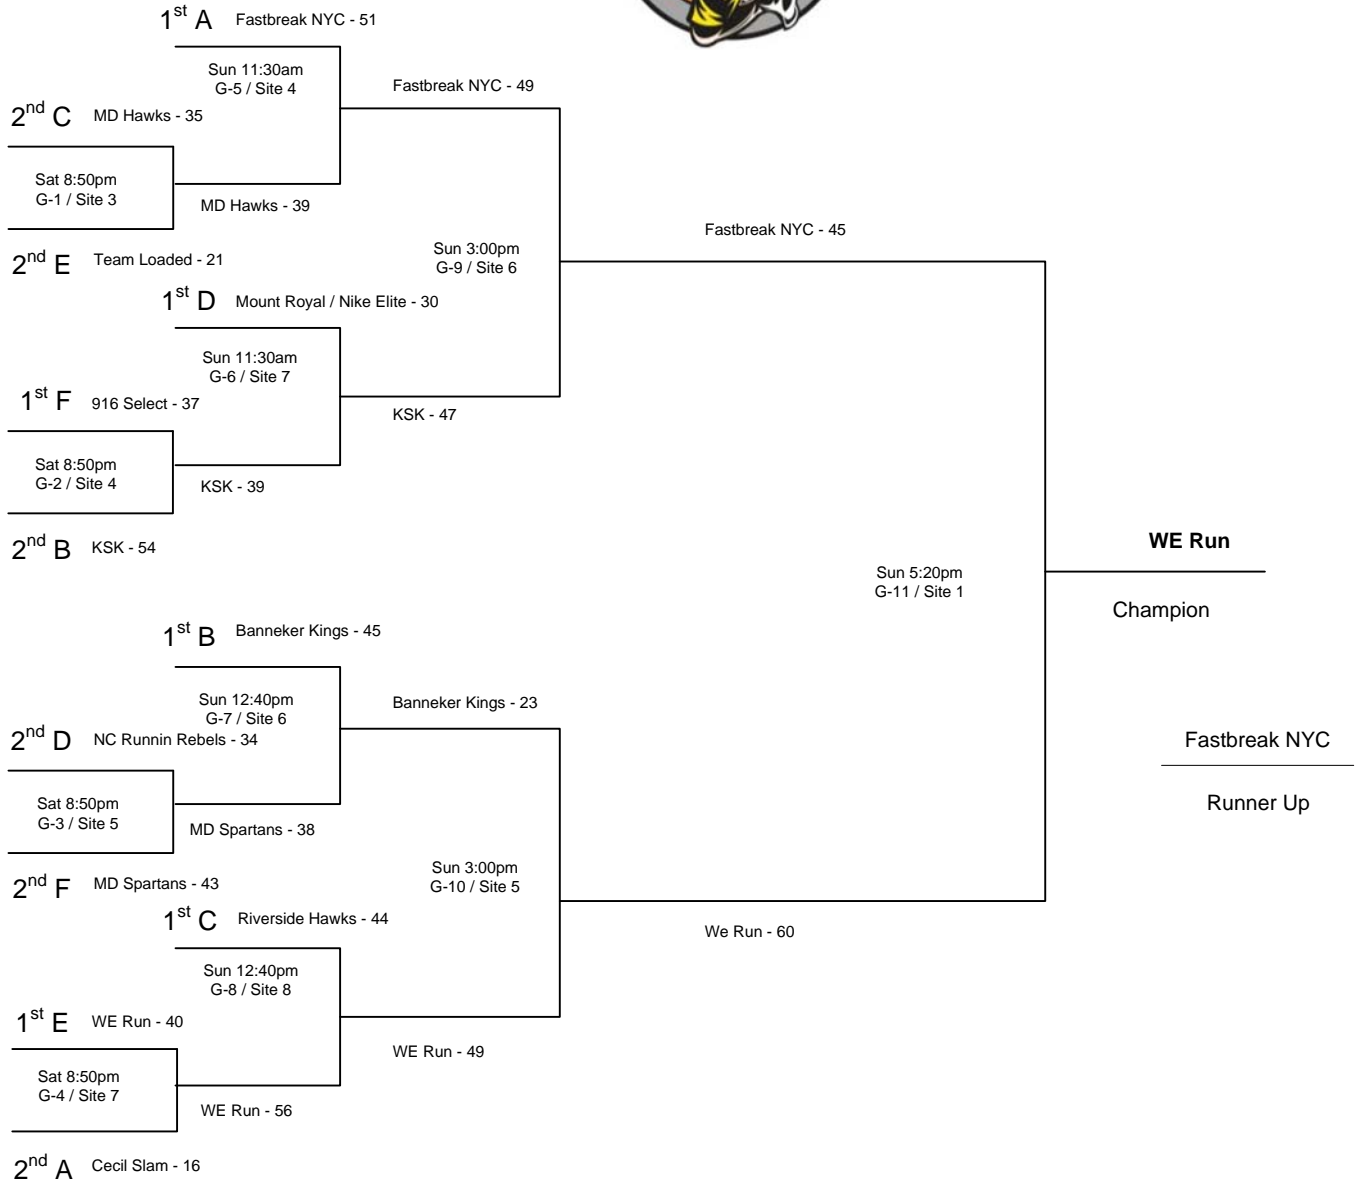

2011 Maryland Invitation 11:Under/5th Grade Division 2/18 – 2/20

Final Version
2/9/11
12noon

Note: H - V = Home - Visitor

1) The teams listed first in the "Pool Play" is considered the HOME team. The HOME teams wear WHITE.

2) The teams listed on the top of the bracket in "Bracket Play" is considered the HOME team.

Sites:

- 1 = CSC – Court 1
- 2 = CSC – Court 2
- 3 = CSC – Court 3
- 4 = CSC – Court 4
- 5 = CSC – Court 5

- 6 = CSC – Court 6
- 7 = CSC – Court 7
- 8 = CSC – Court 8
- 9 = CSC – Court 9
- 10 = CSC – Court 10