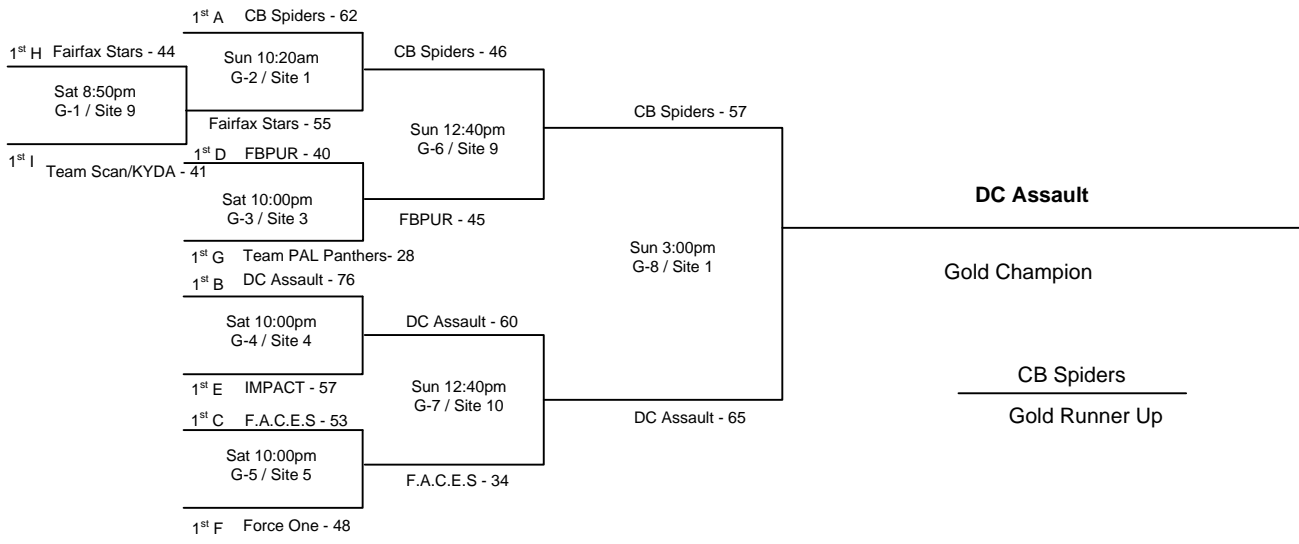

2011 Maryland Invitation 13:Under/7th Grade Division 2/18 – 2/20

Final Version
2/9/11
12noon

Note: H - V = Home - Visitor

1) The teams listed first in the "Pool Play" is considered the HOME team. The HOME teams wear WHITE.
2) The teams listed on the top of the bracket in "Bracket Play" is considered the HOME team.

Sites:

1 = CSC – Court 1	6 = CSC – Court 6
2 = CSC – Court 2	7 = CSC – Court 7
3 = CSC – Court 3	8 = CSC – Court 8
4 = CSC – Court 4	9 = CSC – Court 9
5 = CSC – Court 5	10 = CSC – Court 10