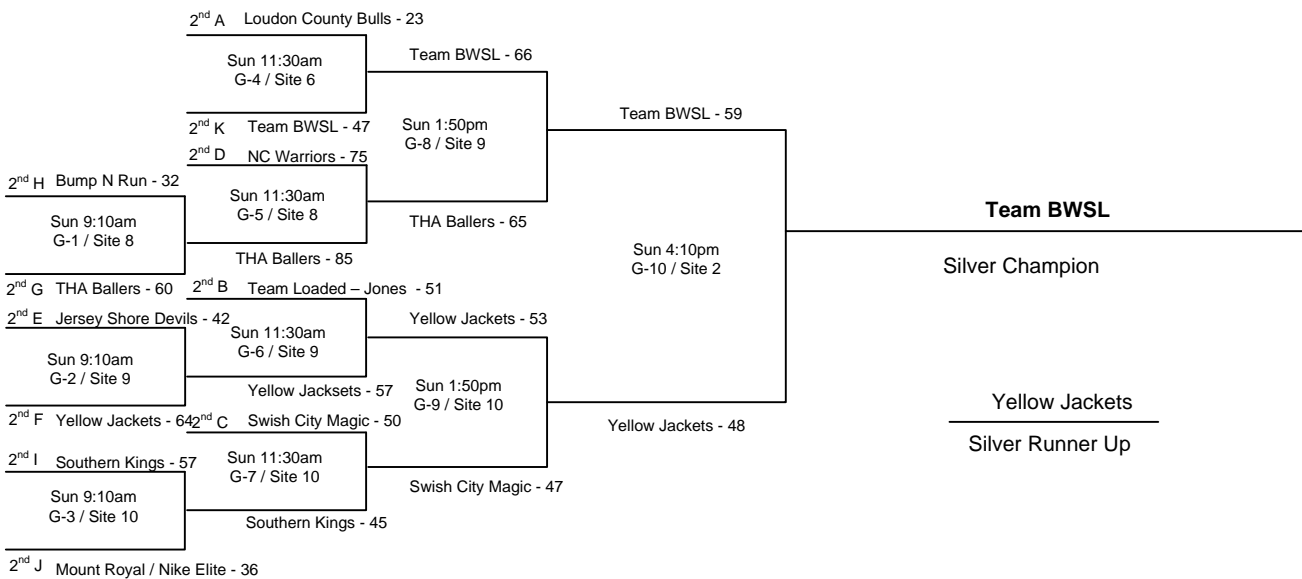

2011 Maryland Invitation 14:Under/8th Grade Division 2/18 – 2/20

Final Version
2/9/11
12noon

Note: H - V = Home - Visitor

Sites:

1) The teams listed first in the "Pool Play" is considered the HOME team. The HOME teams wear WHITE.
2) The teams listed on the top of the bracket in "Bracket Play" is considered the HOME team.

1 = CSC – Court 1	6 = CSC – Court 6
2 = CSC – Court 2	7 = CSC – Court 7
3 = CSC – Court 3	8 = CSC – Court 8
4 = CSC – Court 4	9 = CSC – Court 9
5 = CSC – Court 5	10 = CSC – Court 10