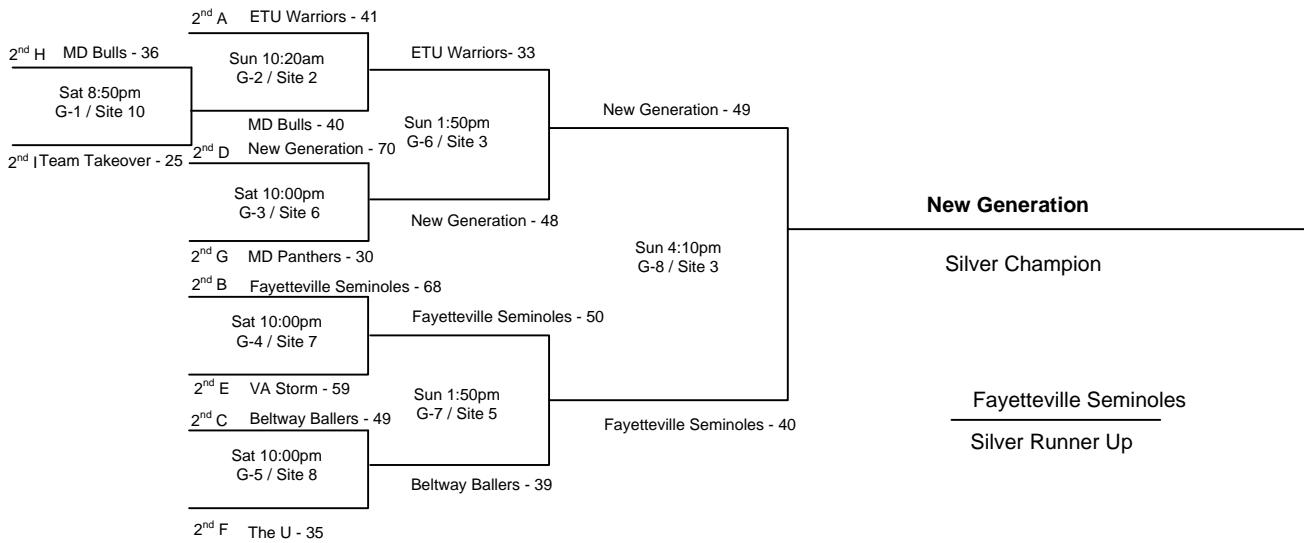

2011 Maryland Invitation 13:Under/7th Grade Division 2/18 – 2/20

Final Version
2/9/11
12noon

Note: H - V = Home - Visitor

1) The teams listed first in the "Pool Play" is considered the HOME team. The HOME teams wear WHITE.
2) The teams listed on the top of the bracket in "Bracket Play" is considered the HOME team.

Sites:

1 = CSC – Court 1	6 = CSC – Court 6
2 = CSC – Court 2	7 = CSC – Court 7
3 = CSC – Court 3	8 = CSC – Court 8
4 = CSC – Court 4	9 = CSC – Court 9
5 = CSC – Court 5	10 = CSC – Court 10