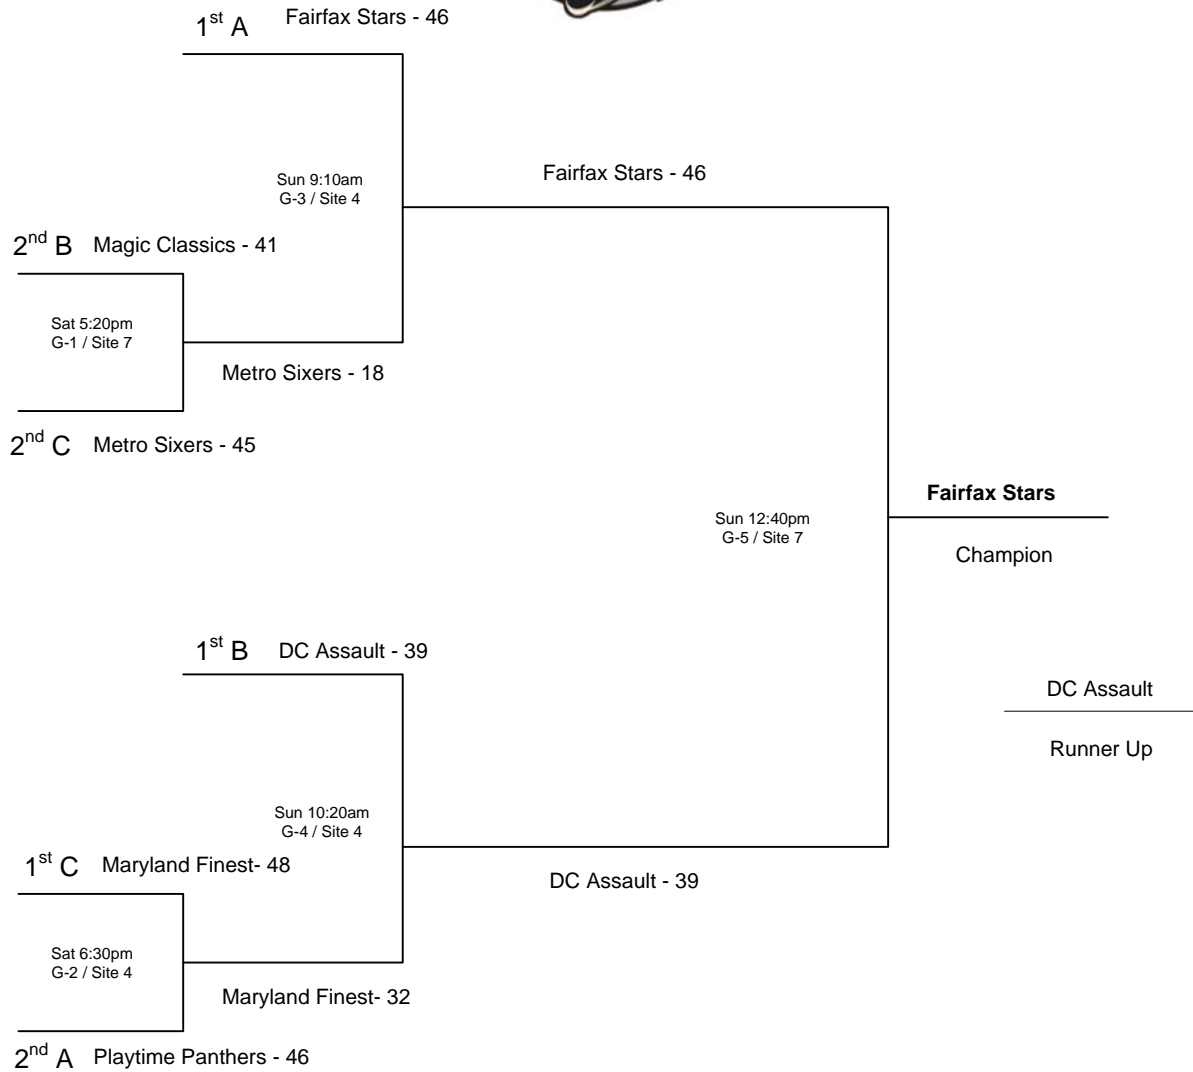

2011 Maryland Invitation 10:Under/4th Grade Division 2/18 – 2/20

Final Version
2/9/11
12noon

Note: H - V = Home - Visitor

1) The teams listed first in the "Pool Play" is considered the HOME team. The HOME teams wear WHITE.

2) The teams listed on the top of the bracket in "Bracket Play" is considered the HOME team.

Sites:

1 = CSC – Court 1
2 = CSC – Court 2
3 = CSC – Court 3
4 = CSC – Court 4
5 = CSC – Court 5

6 = CSC – Court 6
7 = CSC – Court 7
8 = CSC – Court 8
9 = CSC – Court 9
10 = CSC – Court 10