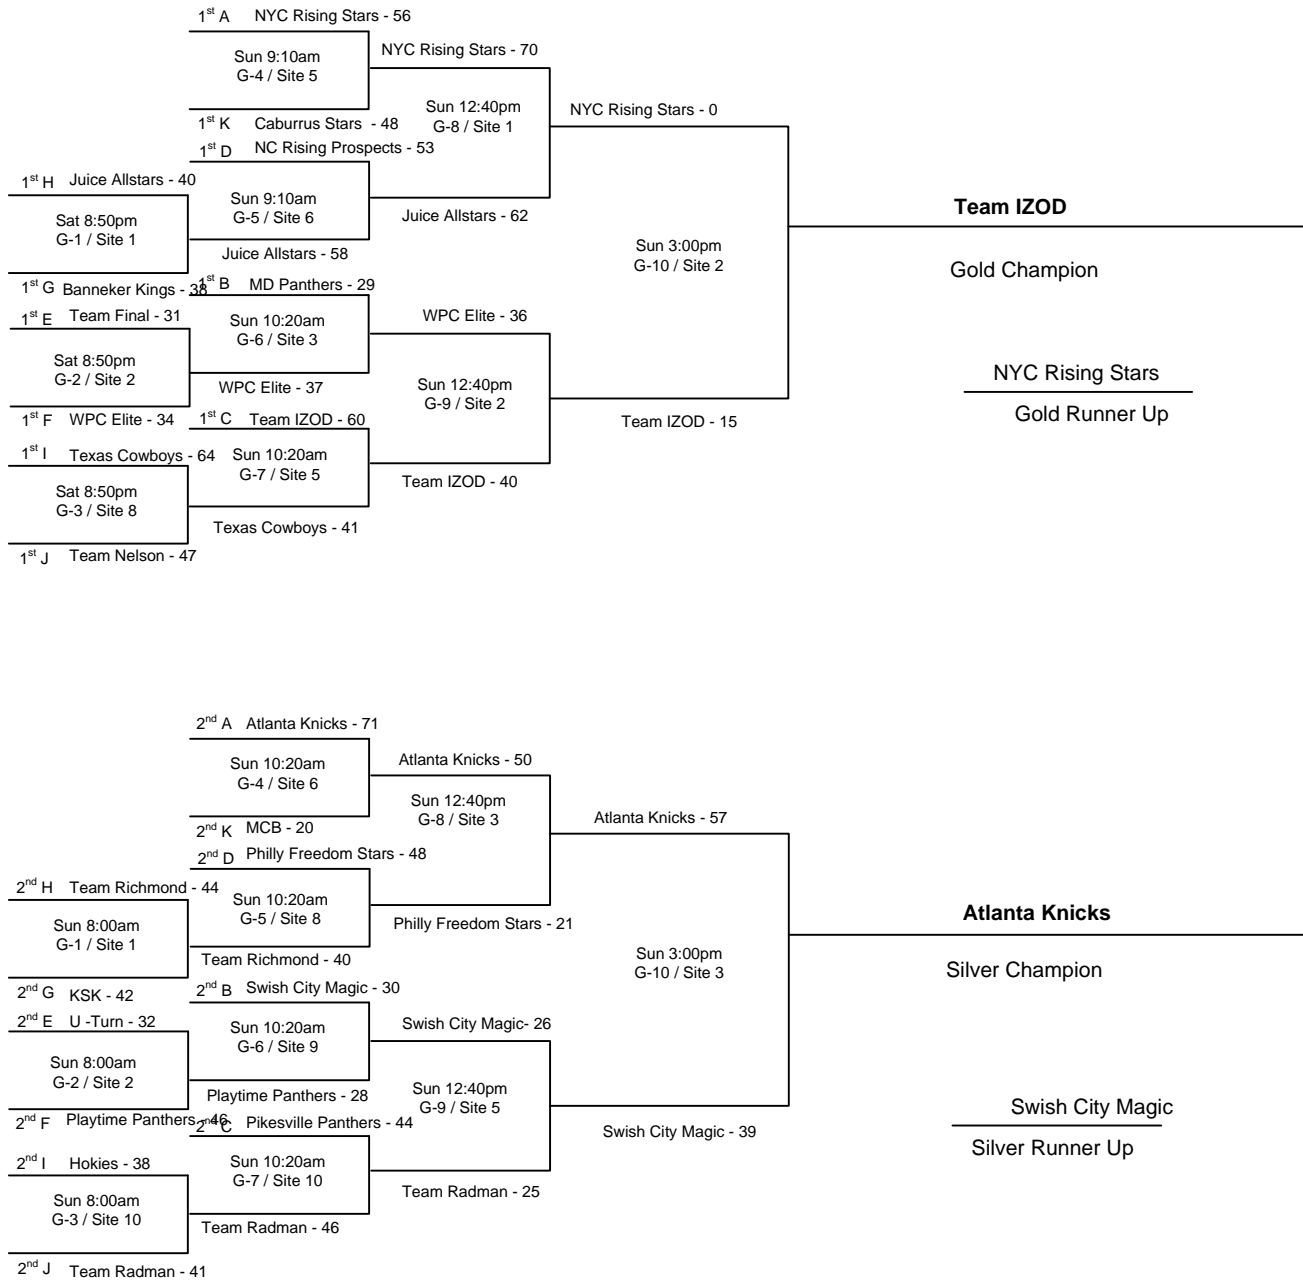

2011 Maryland Invitation 12:Under/6th Grade Division 2/18 – 2/20

Final Version
2/9/11
12noon

Note: H - V = Home - Visitor

1) The teams listed first in the "Pool Play" is considered the HOME team. The HOME teams wear WHITE.
2) The teams listed on the top of the bracket in "Bracket Play" is considered the HOME team.

Sites:

1 = CSC – Court 1	6 = CSC – Court 6
2 = CSC – Court 2	7 = CSC – Court 7
3 = CSC – Court 3	8 = CSC – Court 8
4 = CSC – Court 4	9 = CSC – Court 9
5 = CSC – Court 5	10 = CSC – Court 10